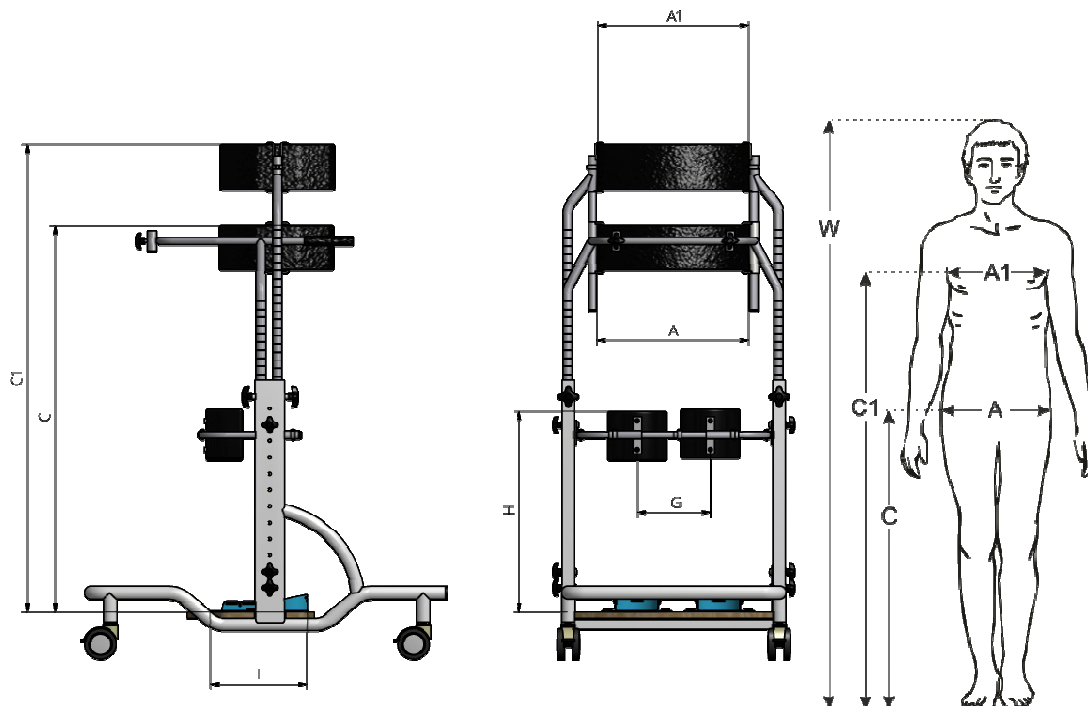

PARAPION - CONCISE SIZE TABLE

Symbol	Unit	Size 1	Size 2	Size 3
A	[cm]	23	31	38
A1	[cm]	23	31	38
C	[cm]	61-90	80-104	92-122
C1	[cm]	73-111	92-126	107-163
W	[cm]	90-140	120-150	140-190

Note: Measurement tolerance range is +/- 1 cm / ½ in

↓ SCROLL DOWN FOR MIORE MEASURES

Symbol	Measurement	Unit	Size 1	Size 2	Size 3
A	Pelvic support width	[cm]	23	31	38
C	Pelvic support height	[cm]	61-90	80-104	92-122
	Pelvic support circumference	[cm]	56-76	80-102	95-124
A1	Chest support width	[cm]	23	31	38
C1	Chest support height	[cm]	73-111	92-126	107-163
	Chest support circumference	[cm]	56-76	80-102	95-124
G	Knee supports width	[cm]	12-22	16-24	20-31
H	Knee supports height	[cm]	18-45	24-49	31-71
	Foot length	[cm]	20	27	30
	Max user weight	[kg]	30	55	95
	Indicative user height*	[cm]	90-140	120-150	140-190

*The value cannot be main factor for selection of product size.

PRODUCT DIMENSIONS AND WEIGHT

Measurement	Unit	Size 1	Size 2	Size 3
Width	[cm]	56	56	67
Length	[cm]	75	87	93
Height	[cm]	73	92	107
Weight	[kg]	17	21,5	27,5

Note: Measurement tolerance range is +/- 1 cm / ½ in.